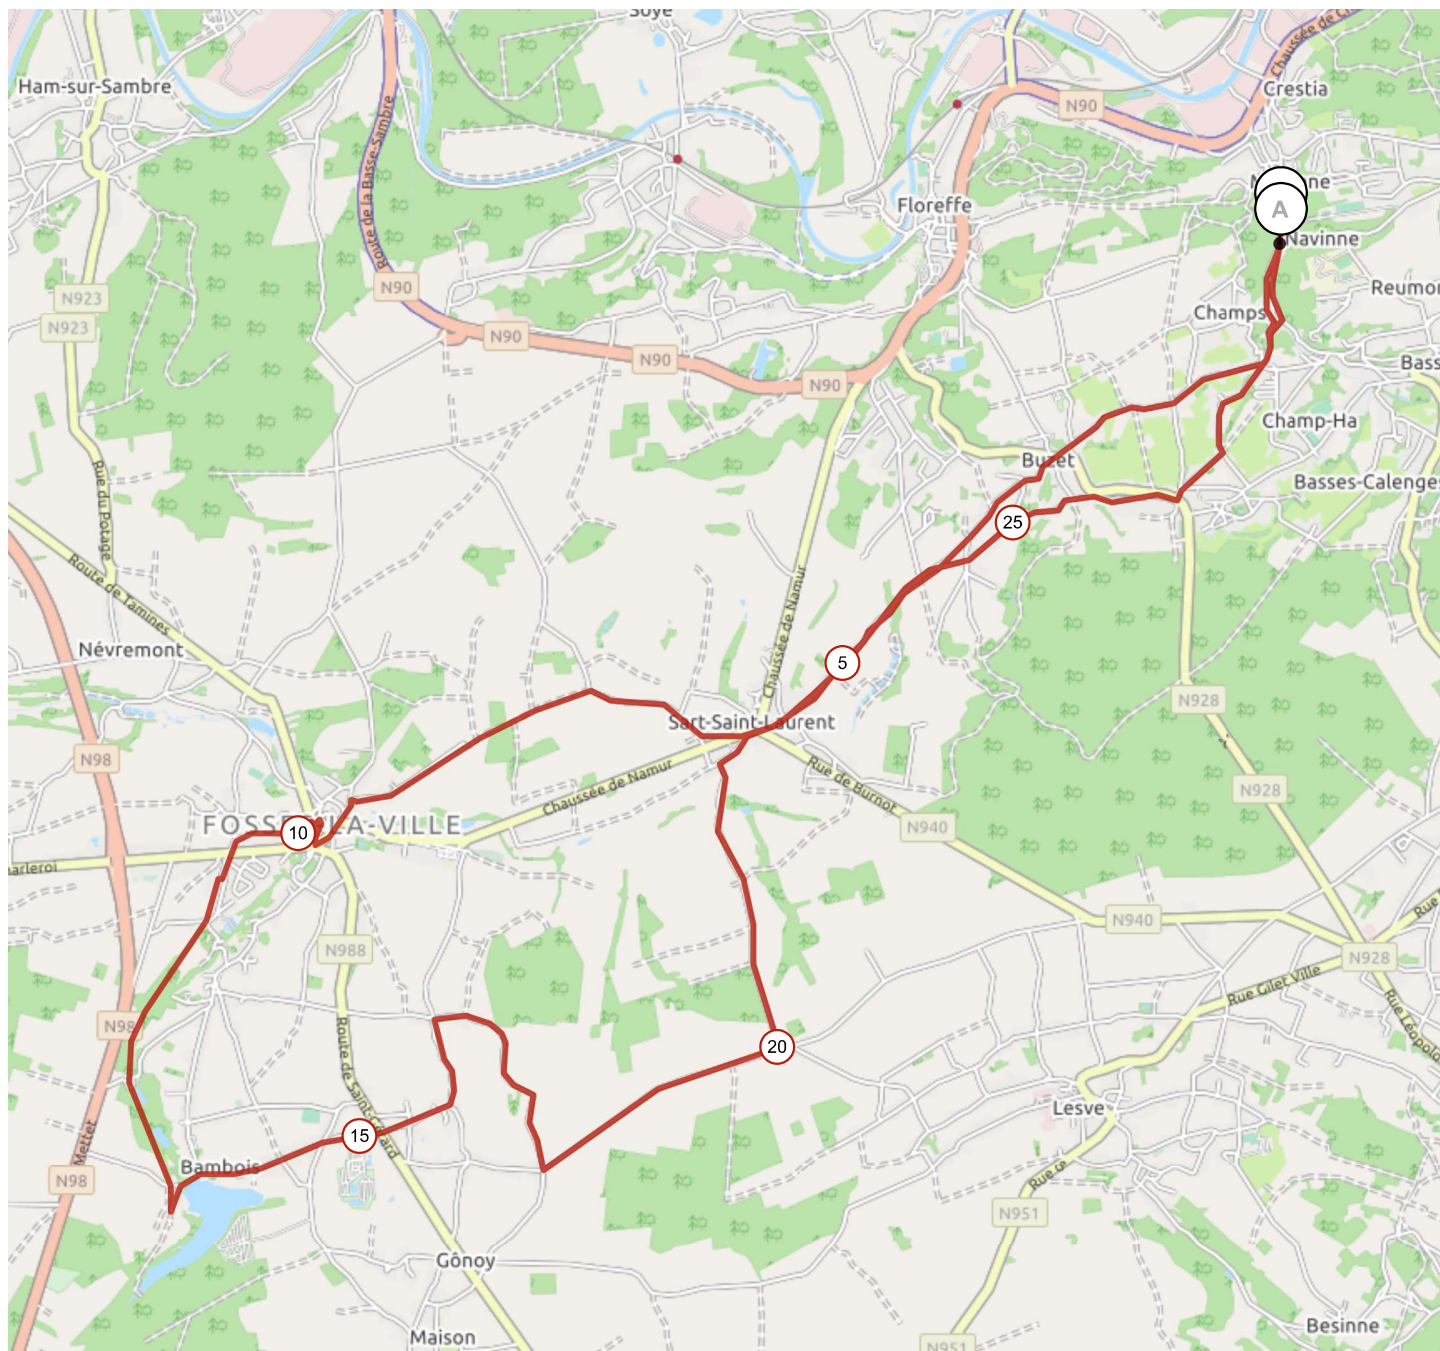

# # 11939847 | Cyclisme - Route | BALADE CYCLO SEM POSS

Floreffe -> Floreffe

128.537 km  $\uparrow$  356 m  $\downarrow$  349 m  $\blacktriangle$  113 m  $\blacktriangle$  264 m

113m 264m 356m 349m

1 km

Leaflet | Maps © Thunderforest thunderforest.com - Data © OpenStreetMap contributors

© 2020 Openrunner