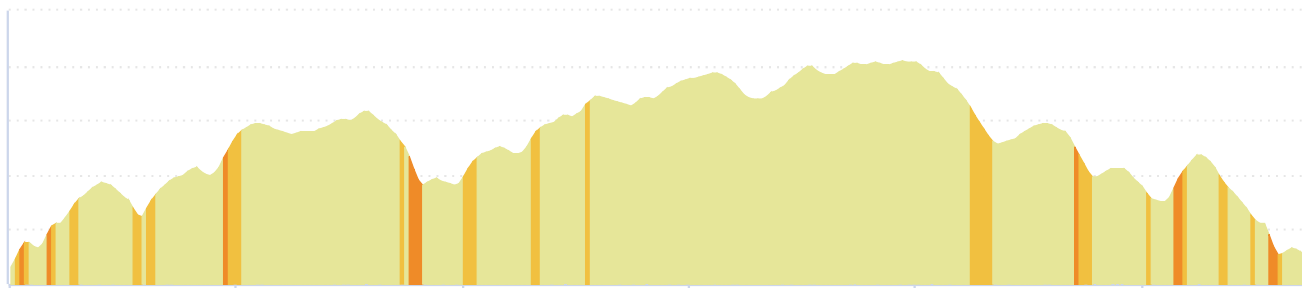

# # 11939847 | Cyclisme - Route | BALADE CYCLO SEM POSS

Floreffe -> Floreffe

128.537 km  $\uparrow$  356 m  $\downarrow$  349 m  $\blacktriangle$  113 m  $\blacktriangle$  264 m

113m 264m 356m 349m

1 km

Leaflet | Maps © Thunderforest thunderforest.com - Data © OpenStreetMap contributors