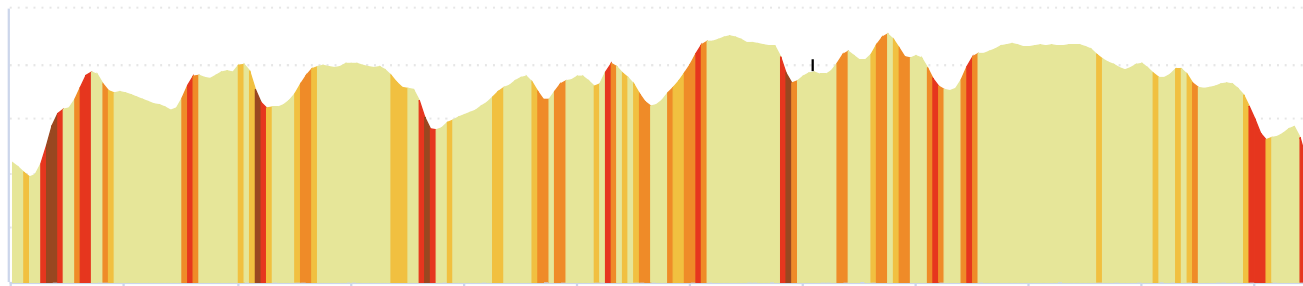

# # 11917626 | Cyclisme - VTT | Balade VTT SEM POSSIBLES

Floreffe -> Floreffe

122.895 km  $\uparrow$  477 m  $\downarrow$  473 m  $\blacktriangle$  97 m  $\blacktriangle$  228 m

97m 228m 477m 473m

500 m

Leaflet | Maps © Thunderforest thunderforest.com - Data © OpenStreetMap contributors